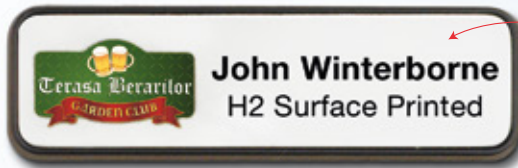

H series

The Classic Solution

Our popular and versatile range

Chrome Plated Frame and Brushed Silver panel (for executive look)

H1

Staff names can be printed or permanently engraved

H2

Printed Tape Label which can be removed and replaced

H3

Photo-real Printed panel

H4

Gold Plated Frame (for executive look)

H5

Printed beneath a hard-wearing lens or resin dome

- Shown actual size.
- Available in a range of standard frame colours to include: Red, Green, Blue, Yellow, Black and White - also Gold & Chrome for executive look.
- ...a wide selection of non standard colours are also available.
- A choice of 9 panel insert colours.
- Can be custom printed with virtually any Image, from a single colour logo to a full colour photograph.